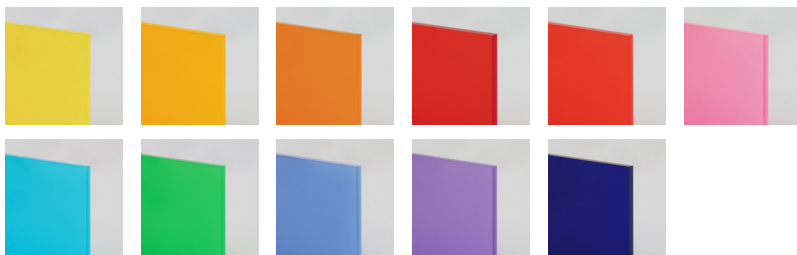

VividLite DECO

With its geometrically shaped, vibrantly colored presentation, VividLite DECO allows you to create dramatic arrays of color and light or to accentuate a singular lighting showpiece.

CALIFORNIA LIGHTING SALES

DECO

ADP08_T • ADP08_S • ADP08_D
ADP12_T • ADP12_S • ADP12_D

Accent Colors

Key Features:

- Distinctive geometric shapes
- Slightly recessed bottom acrylic
 - 11 Vivid accent colors
- Full selection of Lumenate® diffusers available
 - Looks great singly or in clusters
- LED lamping provides health and wellness benefits

Sizes Available:

8" H x 8" W
12" H x 8" W

Your Choice of Our Broad Range of Diffuser Colors
and Patterns With 11 Colorful Acrylic Accent Options

VividLite DECO

Imagine designing your own pattern with lights, shapes, sizes and colors; cascading from the ceiling and taking you on a dramatic adventure through the striking visuals these luminaires create. By adding a touch of contemporary style, you can beautifully transform and complement any space.