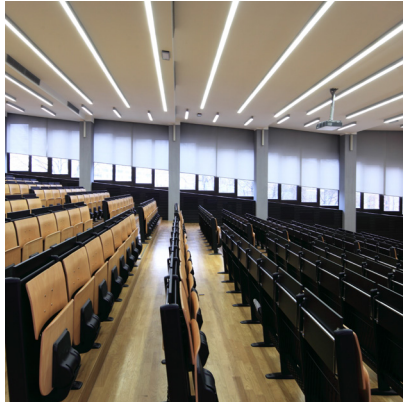

VISIONEERING by VISCOR

Visioneering is a comprehensive brand that specializes in lighting solutions suitable for commercial, industrial, architectural, recreational and retail applications. All Visioneering standard and customizable luminaires are manufactured from the highest quality raw materials. They integrate leading edge technology, offer intuitive functionality, increased performance, enhanced connectivity, and improve the overall well-being of its occupants. Premium quality products and quick delivery times are two of Viscor's cornerstones. We ship 90% of the Visioneering products from our facility within 10 business days or less.