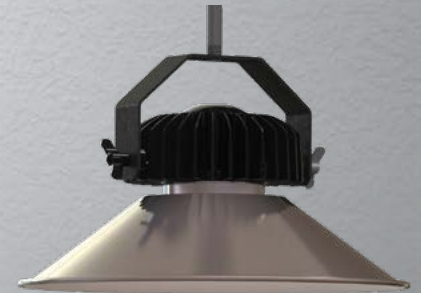

# *Industriale Series*

 **PATHWAY**  
LIGHTING

Domo

Skal

Kasa

Petite

Skal shade with bail and wire cage.

- Vintage industrial look with modern features.
- Perfect for loft spaces, retail stores, restaurants and office spaces.
- Max output at 10,000 lumens.
- Utilizes an internal dome-shaped cover to spread light rays and obscure the LED engine.
- Various mounting options include: bail with modern wing nut; rigid pipe stem; flexible single aviation cable; power hook.

Kasa shade with single cable mount.

Domo split shade for up light. Single cable mount.

Skal shade with single cable mount.

Petite acrylic shade with bail mount and rigid pipe stem. Bail adjust and locks with wing nuts.

Skal shade with bail and wire cage.

Domo style acrylic refractor with bail and rigid pipe stem mount.