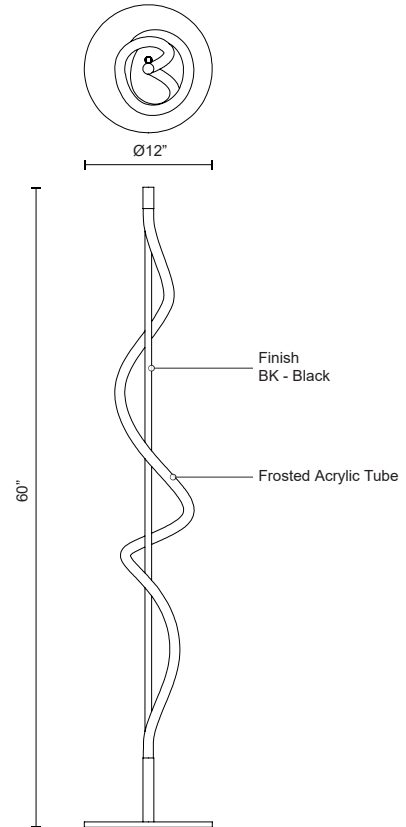

## SPECIFICATION DETAILS

\* For custom options, consult factory for details.

<b>Fixture Dimensions</b>	D12" x H60"
<b>Light Source</b>	LED
<b>Wattage</b>	20W
<b>Total Lumens</b>	2100lm
<b>Delivered Lumens</b>	BK-1691lm
<b>Voltage</b>	120V
<b>Color Temperature</b>	3000K
<b>CRI (Ra)</b>	>90
<b>Optional Color Temps</b>	2700K - 5000K Available, Minimum Order Quantities Apply
<b>LED Rated Life</b>	50,000 hours
<b>Dimming</b>	100% - 10%, Touch dimmer
<b>Diffuser Details</b>	Frosted Acrylic
<b>Location</b>	Dry
<b>Warranty</b>	5 Years

## DESCRIPTION

The Cursive fixture features an elegant acrylic form dancing around a center rod, supported by a minimal base. Available in a black metal finish, this dimensional floor piece offers soft ambient light diffused by a frosted lens.